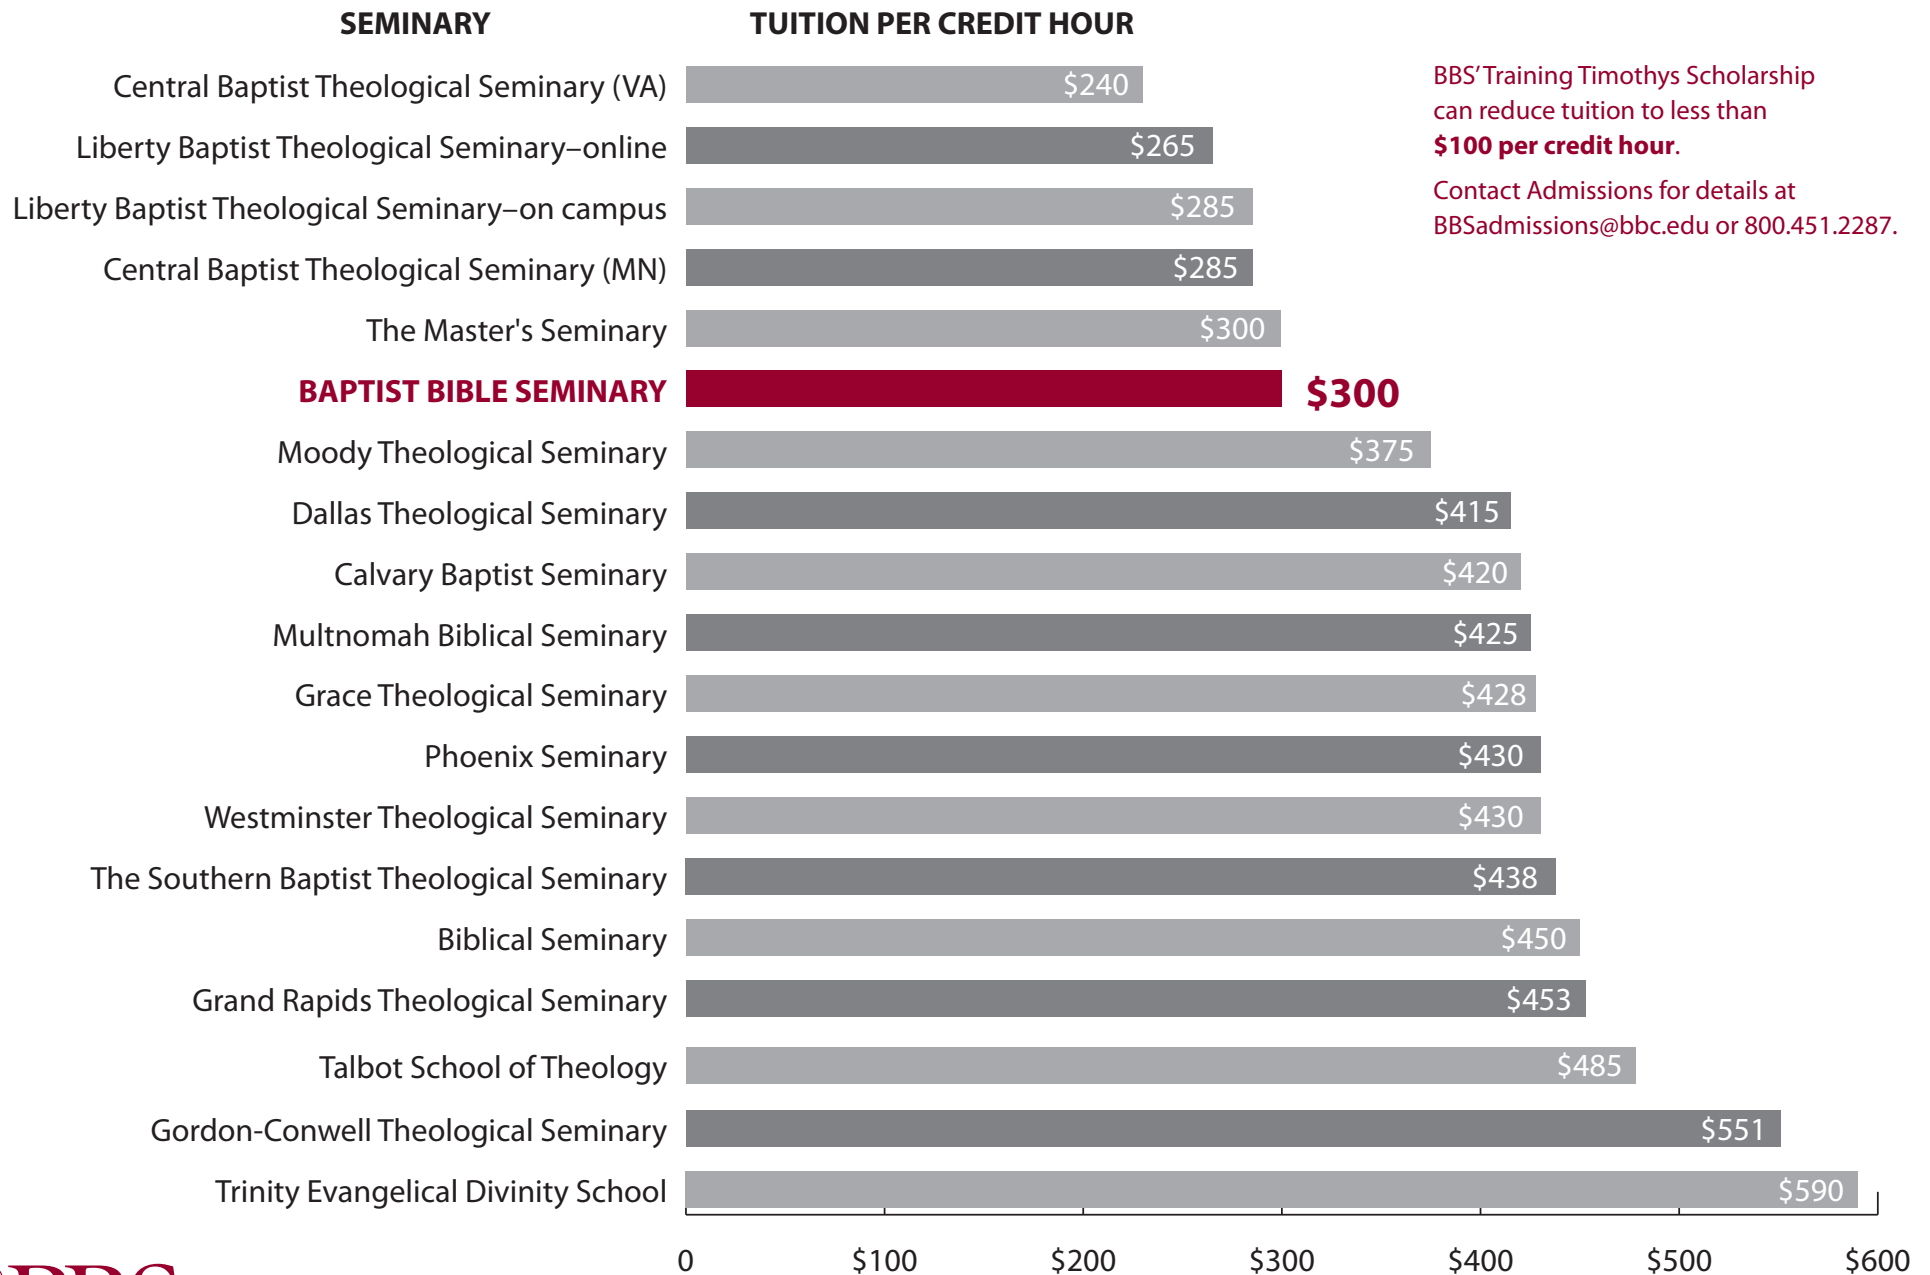

Seminary Tuition Comparison of Masters Degree Programs

BBS' Training Timothy's Scholarship can reduce tuition to less than **\$100 per credit hour**.
 Contact Admissions for details at BBSadmissions@bbc.edu or 800.451.2287.